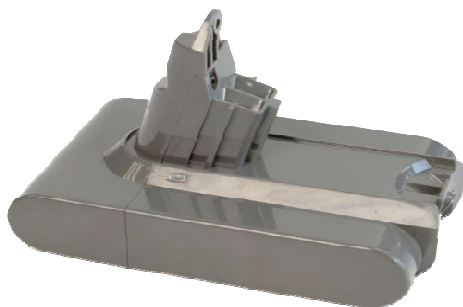

COD. DY12

**Adaptable Battery For Dyson
V6 21.6V DC58 DC59 DC61 DC62
DC72 2000MAH**

967810-21